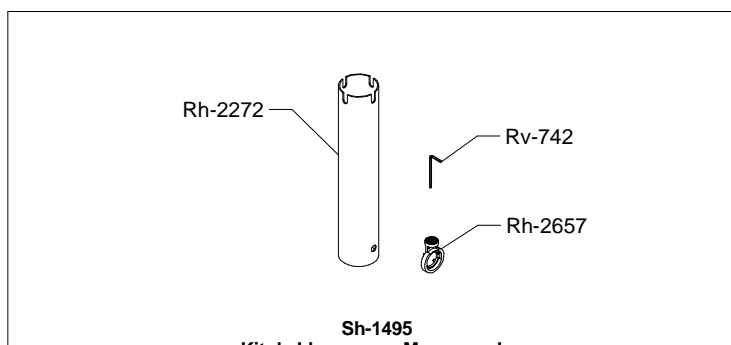

Sh-1228
Contrapeso Armado
Armed Counterweight

Sh-1296
Maneral Arm. Monomando de Cocina E-307
Kitchen Mixer Armed Maneral E-307

Sh-1495
Kit de Llaves para Monomando
Single Handle Wrench Set